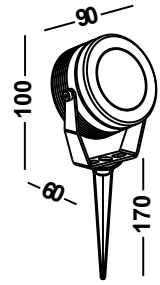

Schwarz

Kelvin:

3000K

Wattage:

6 Watt

Lumen:

500 lm

ESKO