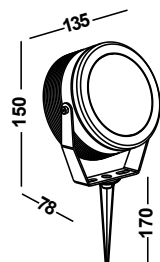

Schwarz

Kelvin:

3000K

Wattage:

12 Watt

Lumen:

900 lm

ELSO
SMALL