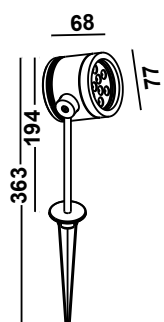

TAMARA
SQUARE

LED IP65 CRI 90 A*

Artikelnummer: 12-06005-0202-06
Farbe: Schwarz
Kelvin: 3000K
Wattage: 6 Watt
Lumen: 500 lm