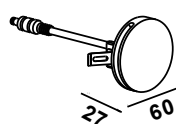

ELPA
QUADRO - ROUND

Artikelnummer:	13-06011-0402-06
Farbe:	Schwarz
Kelvin:	3000K
Wattage:	1 Watt
Lumen:	70 lm